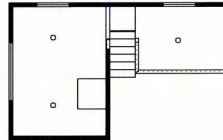

Due to product improvement, we reserve the right to change material, colors, specifications and prices without prior notification or obligation.

www.Woodland-Park.com

LOFT MODELS

TR-251L / GRAND CANYON

TR-253L / HOT SPRINGS