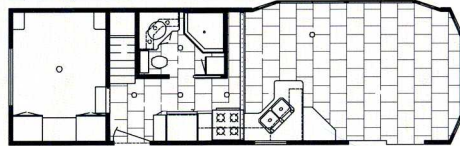

Due to product improvement, we reserve the right to change material, colors, specifications and prices without prior notification or obligation.

www.Woodland-Park.com

LOFT MODELS

TR-251L / GRAND CANYON

TR-253L / HOT SPRINGS