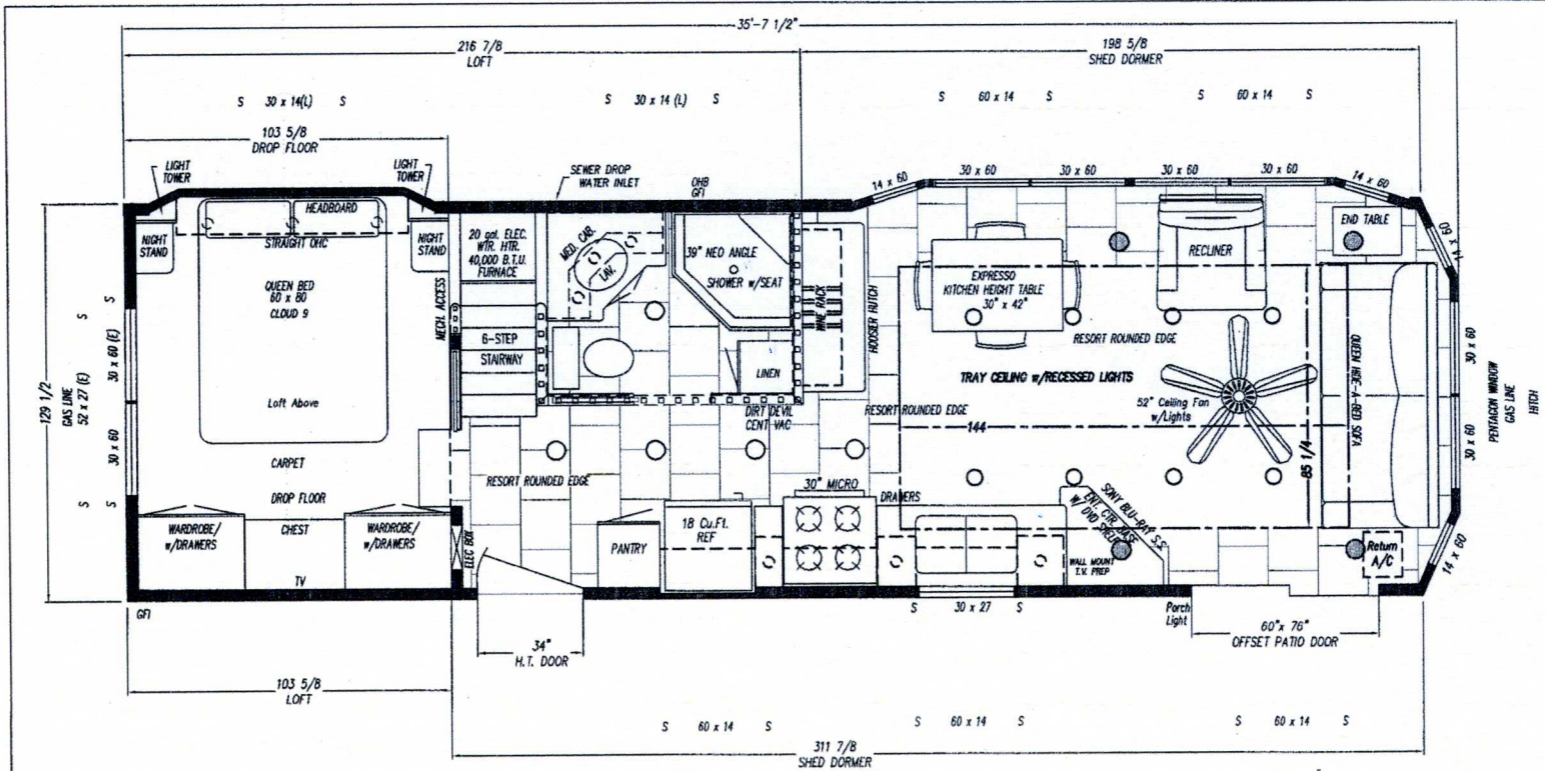

SS - 12L

FRONT BAY VIEW

ELEVATED LOFT
2x6 LOFT FLOOR
RAISED SHOWER HEIGHT

ESPRESSO FURNITURE COLLECTION

OAK CREEK HOMES
7324 GUIDE MERIDIAN
LYNDEN, WA 98264
360-354-8577
Thanks for your interest!